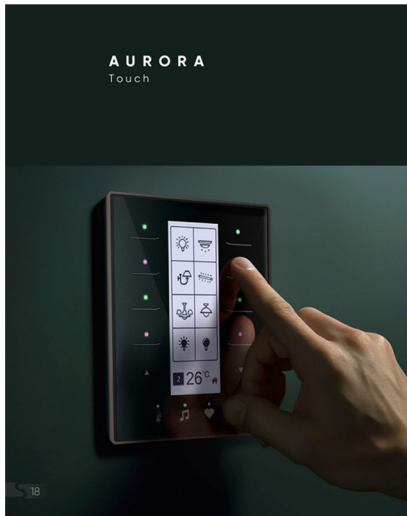

محصولات MODBUS رله تابلویی

برند SENTIDO

to select a frame and color of glass

Turquoise Blue
Copper
Silver
Red
Gray...

to select a frame and color of glass

White / Gray / Black

VEGA 6 Touch

- Lighting
- Curtain
- Scenes
- LED backlight and LED indicator
- Built-in temperature sensor
- Size: 86 x 86 mm (EU), 86 x 116.5 mm (US)
- Power supply: DC 24V

Available for: **buspro**