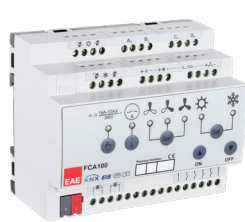

FCA100
EAE KNX - FANCOIL ACTUATOR