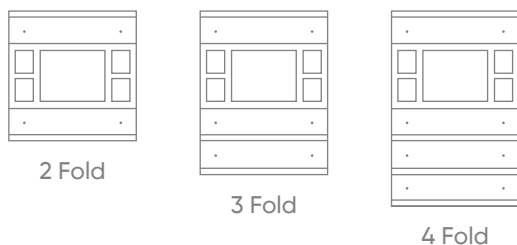

THERMOSTAT

TECHNICAL SPECIFICATIONS

- Can be configured with ETS5.
- Serial thermostat with plastic push-button
- Temperature control via digital LCD
- Internal temperature sensor (°C/ °F)
- Adjustable fan speed (1, 2, 3, Automatic)
- Multiple operation modes (Comfort, Night, Outdoor, Indoor)
- Fully automated operation feature (hot-cold transition)
- Control of all HVAC units including VRF-VRV and air conditioning devices
- PI relative, PI on-off (PWM), On/Off, Fan coil, Split unit controls
- Easy installation to 60x60 mm standard switch junctions
- 2 dependent or 4 independent programmable buttons can be programmed for various functions.
  - Switching,
  - Dimming,
  - Shutter/Blind control,
  - Value and priority assignment,
  - Scene control,
  - Status notification LED

Protection Type	IP 20	EN 60529
Safety Class	II	EN 61140
Power Supply	Voltage Range Supply Voltage	21-30V DC, feeding from EIB/KNX line <10 mA
Working LEDs	Programming LED for each fold	1 to 5 RGB LEDs for physical address identification
Button Operation Life	100.000	
Temperature	Operating Storage	-5° C + 45° C -25° C + 55° C
CE	Compliant with EMC directives and low voltage requirements	
Case Type to be Used	Flush-mounted and surface-mounted cases with 60 mm between two mounting screws, in compliance with European standards	

Dimensions (mm)	a	b	h
2 Fold Thermostat	90	9	90
3 Fold Thermostat	90	9	111,5
4 Fold Thermostat	90	9	133

Assembly Detail

Important Note!

The optimum distance between the two thermostats should be at least **-120 mm-** from center to center.