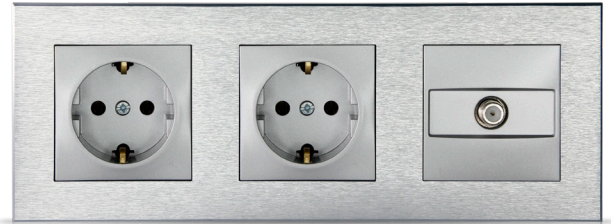

Triple Socket + TV - Natural