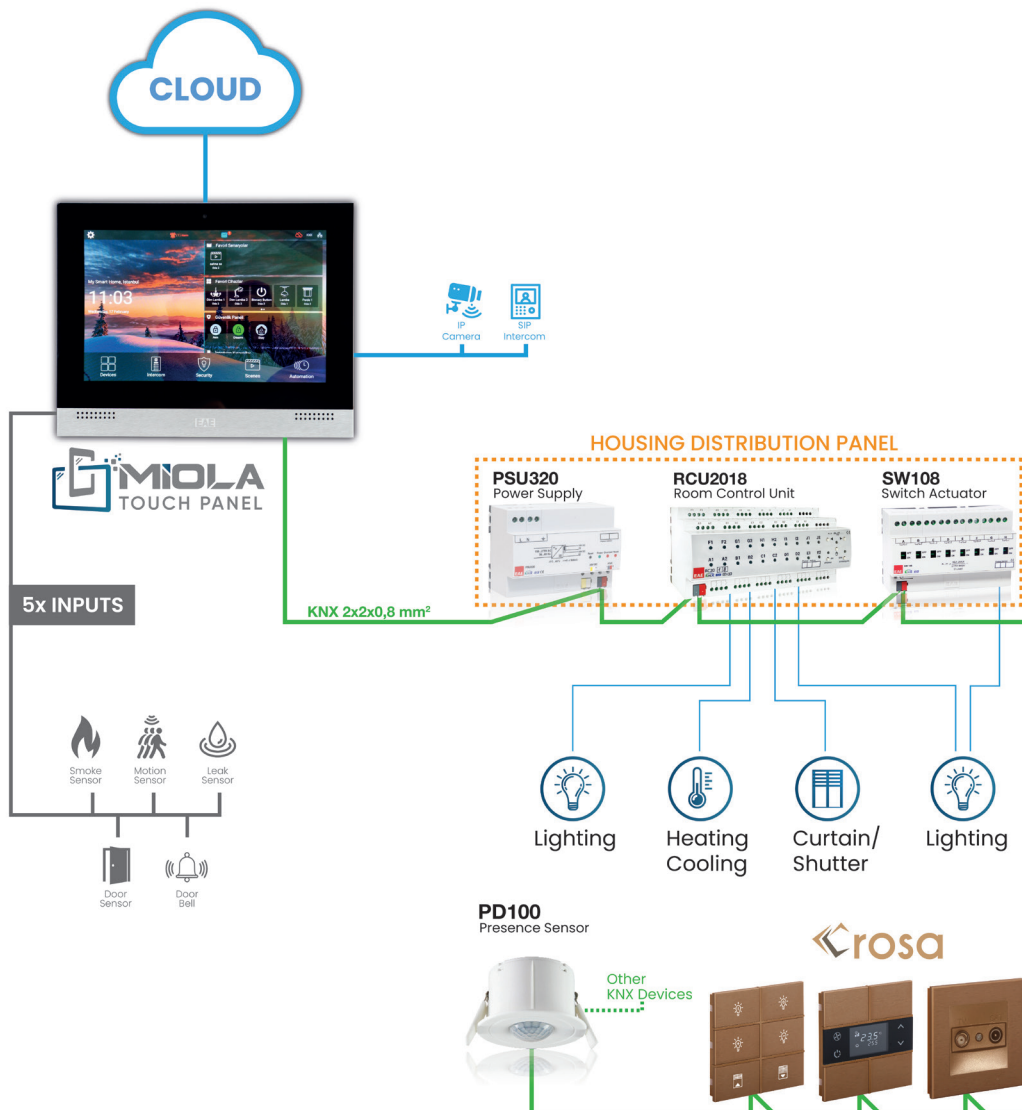

Heating-Cooling

Lighting-Shutter/Blind

Schedule, Scenes

Cloud Server

Thanks to peer to peer connection, SIP calls are made directly between devices without the need for a SIP server.

Intercom

You can use your Miola touch panel to communicate with outdoor intercom units and open apartment doors.

Mobile Integration

Manage lighting, climate, blinds, alarms, intercom, with your mobile devices. You can do anything you do with touch panel with using your smartphone.

rrosa
Add Value!

KNX Thermostat | Switch | Socket