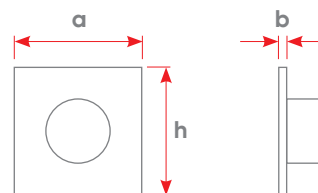

Dimensions (mm)	a	b	h
2 Fold Thermostat	90	9	90
3 Fold Thermostat	90	9	111,5
4 Fold Thermostat	90	9	133

Assembly Detail

Important Note!

The optimum distance between the two thermostats should be at least **-120 mm-** from center to center.