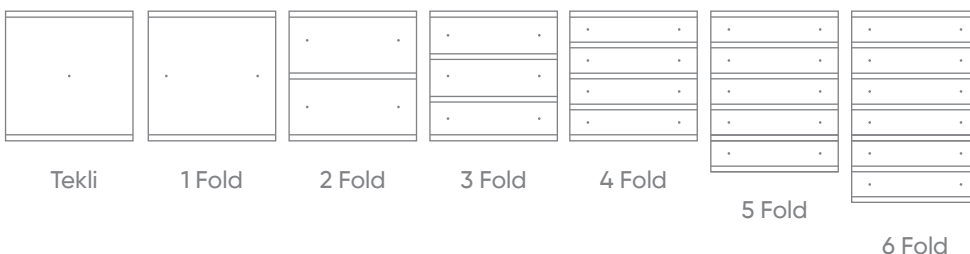

- Internal temperature and humidity sensor option
- Configurable with ETS5
- Plastic push-button serial switches
- Wide collection options up to 6 Folds
- Product option with and without notification LED
- Optionally, icon branding can be done.
- Temperature and humidity sensor options
- Different color options
- Easy installation on 60x60 mm standard switch junction boxes
- The channels are identical and each has the following functions;
  - Switching,
  - Dimming,
  - Curtain control,
  - Sending value and priority,
  - Stage Control,
  - Status notification LED

Protection Type	IP 20	EN 60529
Safety Class	II	EN 61140
Power Supply	Voltage Range Supply Voltage	21-30V DC, feeding from EIB/KNX line <10 mA
Working LEDs	Programming LED for each fold	1 to 5 RGB LEDs for physical address identification
Button Operation Life	100.000	
Temperature	Operating Storage	-5° C + 45° C -25° C + 55° C
CE	Compliant with EMC directives and low voltage requirements	
Case Type to be Used	Flush-mounted and surface-mounted cases with 60 mm between two mounting screws, in compliance with European standards