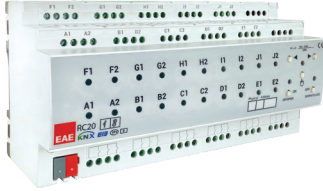

Panel Devices

RCU FAMILY
EAE KNX - ROOM CONTROL UNITS