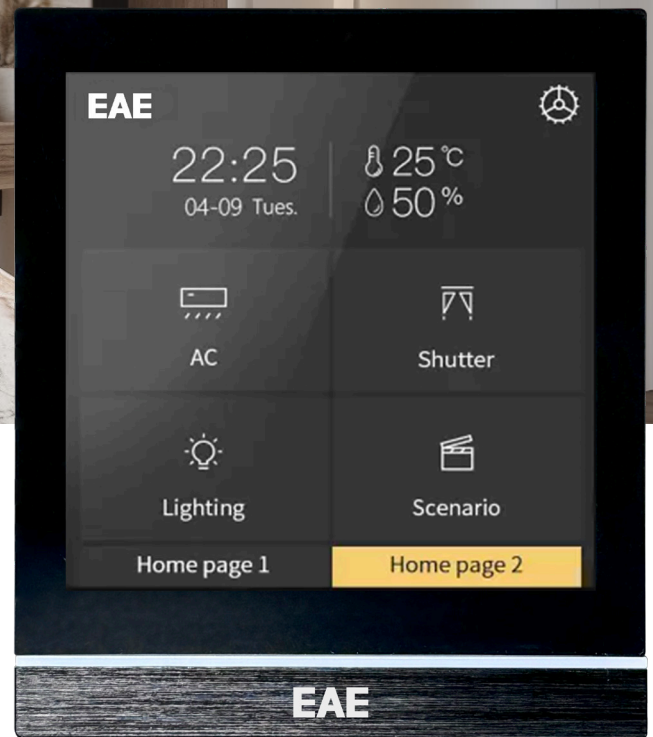

All in one control

Thermostat Control

Switching

Dimming

Curtain Control

Scene

Value Sending

Switching Indication