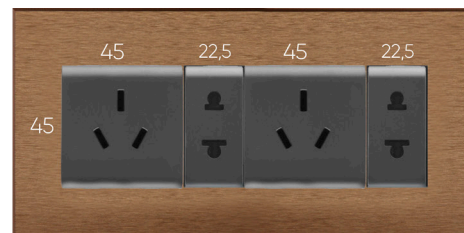

2M USB + Data - Bronze

3M Shaver Socket - Natural

	a	h
1M	85	85
2M	85	85
3M	124	85
4M	144	85
6M	190	85

4M Universal Socket + SAT/TV - Gold

6M Socket + Socket + SAT + Blind Cover - Anthracite

Dimensions

British Standard

1 Gang Socket - Bronze

1 Gang Socket - Natural

1 Gang Light Switch - Bronze

	a	h
1 Gang	92	85
2 Gang	152	85

2 Gang Socket - Anthracite

2 Gang Socket+USB - Gold

European Standard

Single Data - Bronze