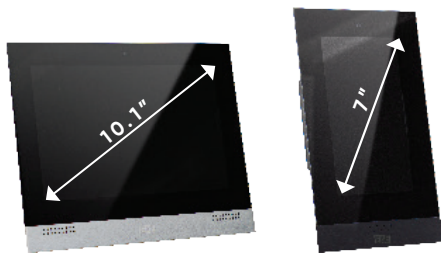

Lath Color Options

Natural

Anthracite

Cloud Server

Intercom

Mobile Integration

Apple iOS Android

Heating-Cooling

Lighting-Shutter/Blind

Schedule, Scenes