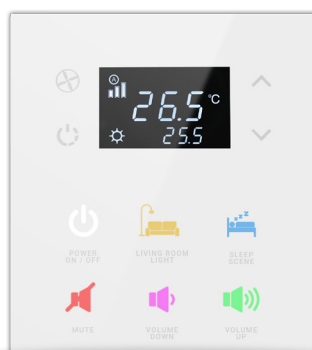

Thermostat