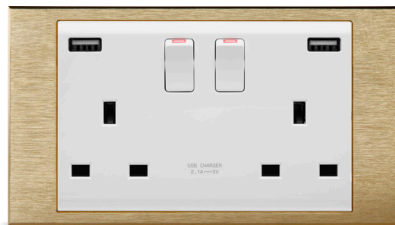

1 Gang Socket - Bronze

1 Gang Socket - Natural

1 Gang Light Switch - Bronze

	a	h
1 Gang	92	85
2 Gang	152	85

2 Gang Socket - Anthracite

2 Gang Socket+USB - Gold

European Standard

Single Data - Bronze