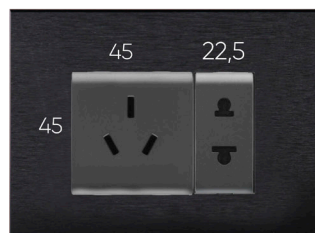

2M USB + Data - Bronze

3M Shaver Socket - Natural

	a	h
1M	85	85
2M	85	85
3M	124	85
4M	144	85
6M	190	85

4M Universal Socket + SAT/TV - Gold

6M Socket + Socket + SAT + Blind Cover - Anthracite

Dimensions

British Standard

1 Gang Socket - Bronze

1 Gang Socket - Natural

1 Gang Light Switch - Bronze

	a	h
1 Gang	92	85
2 Gang	152	85

2 Gang Socket - Anthracite

2 Gang Socket+USB - Gold

European Standard

Single Data - Bronze