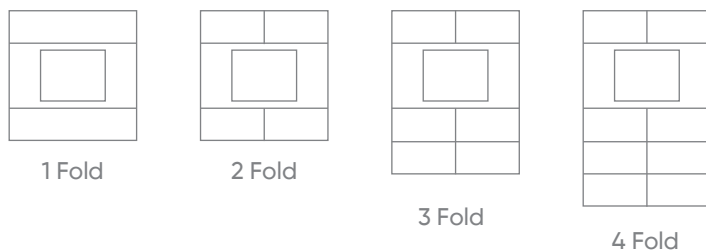

rosA THERMOSTAT TECHNICAL SPECIFICATIONS

- Can be configured with ETS5.
- Serial thermostat with metal and glass touch-button
- Temperature control via digital LCD
- Internal temperature sensor (°C/ °F)
- Adjustable fan speed (1, 2, 3, Automatic)
- Multiple operation modes (Comfort, Night, Outdoor, Indoor)
- Fully automated operation feature (hot-cold transition)
- Control of all HVAC units including VRF-VRV and air conditioning devices
- PI relative, PI on-off (PWM), On/Off, Fan coil, Split unit controls
- Easy installation to 60x60 mm standard switch junctions
- 2 dependent or 4 independent programmable buttons can be programmed for various functions.
  - Switching,
  - Dimming,
  - Shutter/Blind control,
  - Value and priority assignment,
  - Scene control,
  - Status notification LED

Protection Type	IP 20	EN 60529
Safety Class	II	EN 61140
Power Supply	Voltage Range	21-30V DC, Supply from EIB/KNX line
	Supply voltage	<10 mA
Temperature	Operating	-5° C + 45° C
	Storage	-25° C + 55° C
CE	In accordance with EMC guideline and low voltage regulation	

Dimensions (mm)	a	b	h
1 Fold Thermostat	85	11	85
2 Fold Thermostat	85	11	85
3 Fold Thermostat	85	11	114,60
4 Fold Thermostat	85	11	143,60

Assembly Detail

Important note!

The optimum distance between the two thermostats should be at least **120 mm** from center to center.