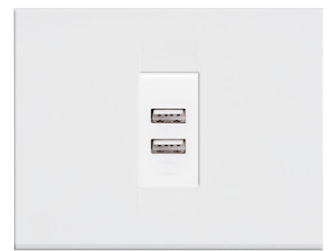

DATA+Socket+TV/SAT
Quadruple Frame Pearl White

SAT + TV
2M Frame Mustang Gray

TV/SAT+Socket+Data+UPS
Quintet Frame Mustang Gray

USB
1M Frame Pearl White

oria

THERMOSTAT and SWITCH ICON OPTIONS

Light On / Off