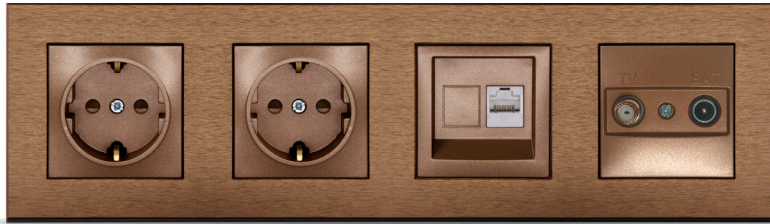

Quadruple Socket + Data + TV - Bronze