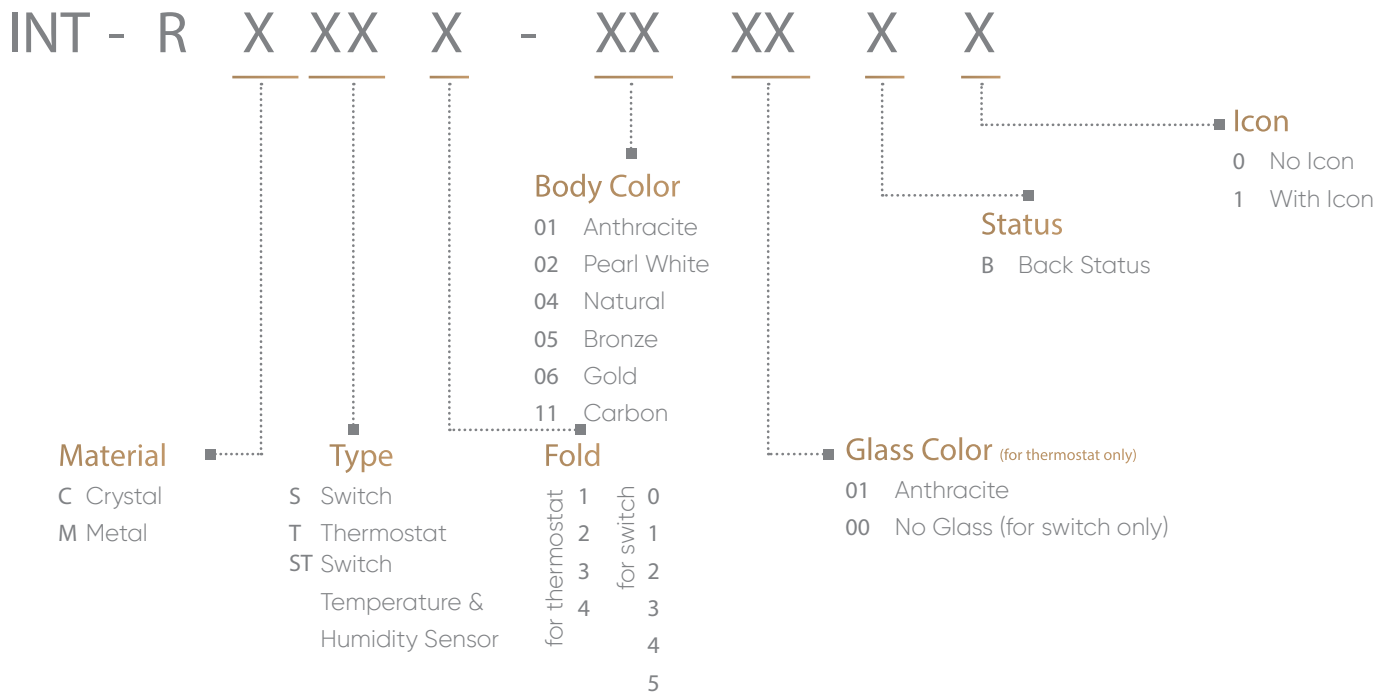

MUR / DND

... other on request

rosA

THERMOSTAT and SWITCH PRODUCT CODE LEGEND

Note: Icon drawing and front status options can not be applied at the same time on the same product.

Sample Order Code

INT-RMT2-0401B1

Sample Order Code

INT-RMS2-0100B1

rosA THERMOSTAT TECHNICAL SPECIFICATIONS

- Can be configured with ETS5.
- Serial thermostat with metal and glass touch-button
- Temperature control via digital LCD
- Internal temperature sensor (°C/ °F)
- Adjustable fan speed (1, 2, 3, Automatic)
- Multiple operation modes (Comfort, Night, Outdoor, Indoor)
- Fully automated operation feature (hot-cold transition)
- Control of all HVAC units including VRF-VRV and air conditioning devices
- PI relative, PI on-off (PWM), On/Off, Fan coil, Split unit controls
- Easy installation to 60x60 mm standard switch junctions
- 2 dependent or 4 independent programmable buttons can be programmed for various functions.
 - Switching,
 - Dimming,
 - Shutter/Blind control,
 - Value and priority assignment,
 - Scene control,
 - Status notification LED