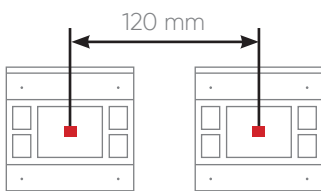

Assembly Detail

Important note!

The optimum distance between the two thermostats should be at least **-120 mm-** from center to center.