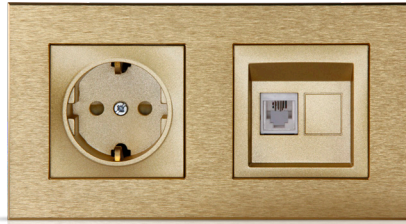

Double Socket + Phone - Gold