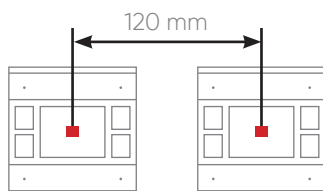

Assembly Detail

Important Note!

The optimum distance between the two thermostats should be at least **-120 mm-** from center to center.