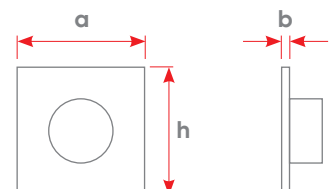

SWITCH

TECHNICAL SPECIFICATIONS

- Internal temperature and humidity sensor option
- Configurable with ETS5
- Plastic push-button serial switches
- Wide collection options up to 6 Folds
- Product option with and without notification LED
- Optionally, icon branding can be done.
- Temperature and humidity sensor options
- Different color options
- Easy installation on 60x60 mm standard switch junction boxes
- The channels are identical and each has the following functions;
  - Switching,
  - Dimming,
  - Curtain control,
  - Sending value and priority,
  - Stage Control,
  - Status notification LED

Protection Type	IP 20	EN 60529
Safety Class	II	EN 61140
Power Supply	Voltage Range Supply Voltage	21-30V DC, feeding from EIB/KNX line <10 mA
Working LEDs	Programming LED for each fold	1 to 5 RGB LEDs for physical address identification
Button Operation Life	100.000	
Temperature	Operating Storage	-5° C + 45° C -25° C + 55° C
CE	Compliant with EMC directives and low voltage requirements	
Case Type to be Used	Flush-mounted and surface-mounted cases with 60 mm between two mounting screws, in compliance with European standards	

Dimensions (mm)	a	b	h
Single Switch	90	9	90
1 Fold Switch	90	9	90
2 Fold Switch	90	9	90
3 Fold Switch	90	9	90
4 Fold Switch	90	9	90
5 Fold Switch	90	9	111,5
6 Fold Switch	90	9	133

Assembly Detail

Important note!

The optimum distance between the two thermostats should be at least **-120 mm-** from center to center.