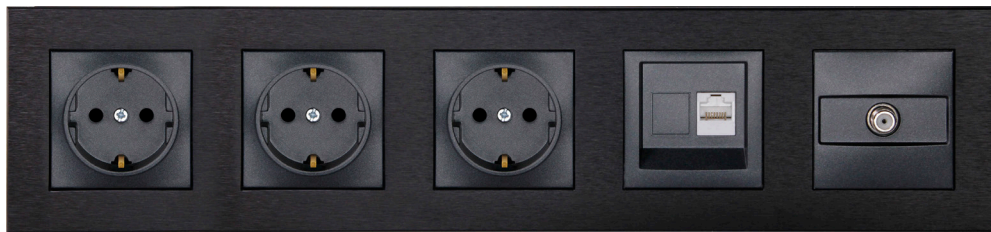

Double Socket + Phone - Gold

Triple Socket + TV - Natural

Quadruple Socket + Data + TV - Bronze

Dimensions	a	h
Single	85	85
Double	156	85
Triple	227	85
Quadruple	298	85
Quintet	369	85

Quintet Socket+DATA+Sat - Anthracite