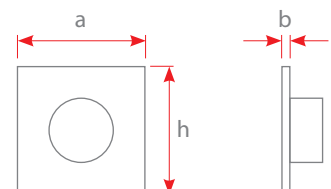

Dimensions (mm)	a	b	h
Single Switch	85	11	85
1 Fold Switch	85	11	85
2 Fold Switch	85	11	85
3 Fold Switch	85	11	85
4 Fold Switch	85	11	114
5 Fold Switch	85	11	143

Assembly Detail

Important note!

The optimum distance between the two switches should be at least **120 mm** from center to center.