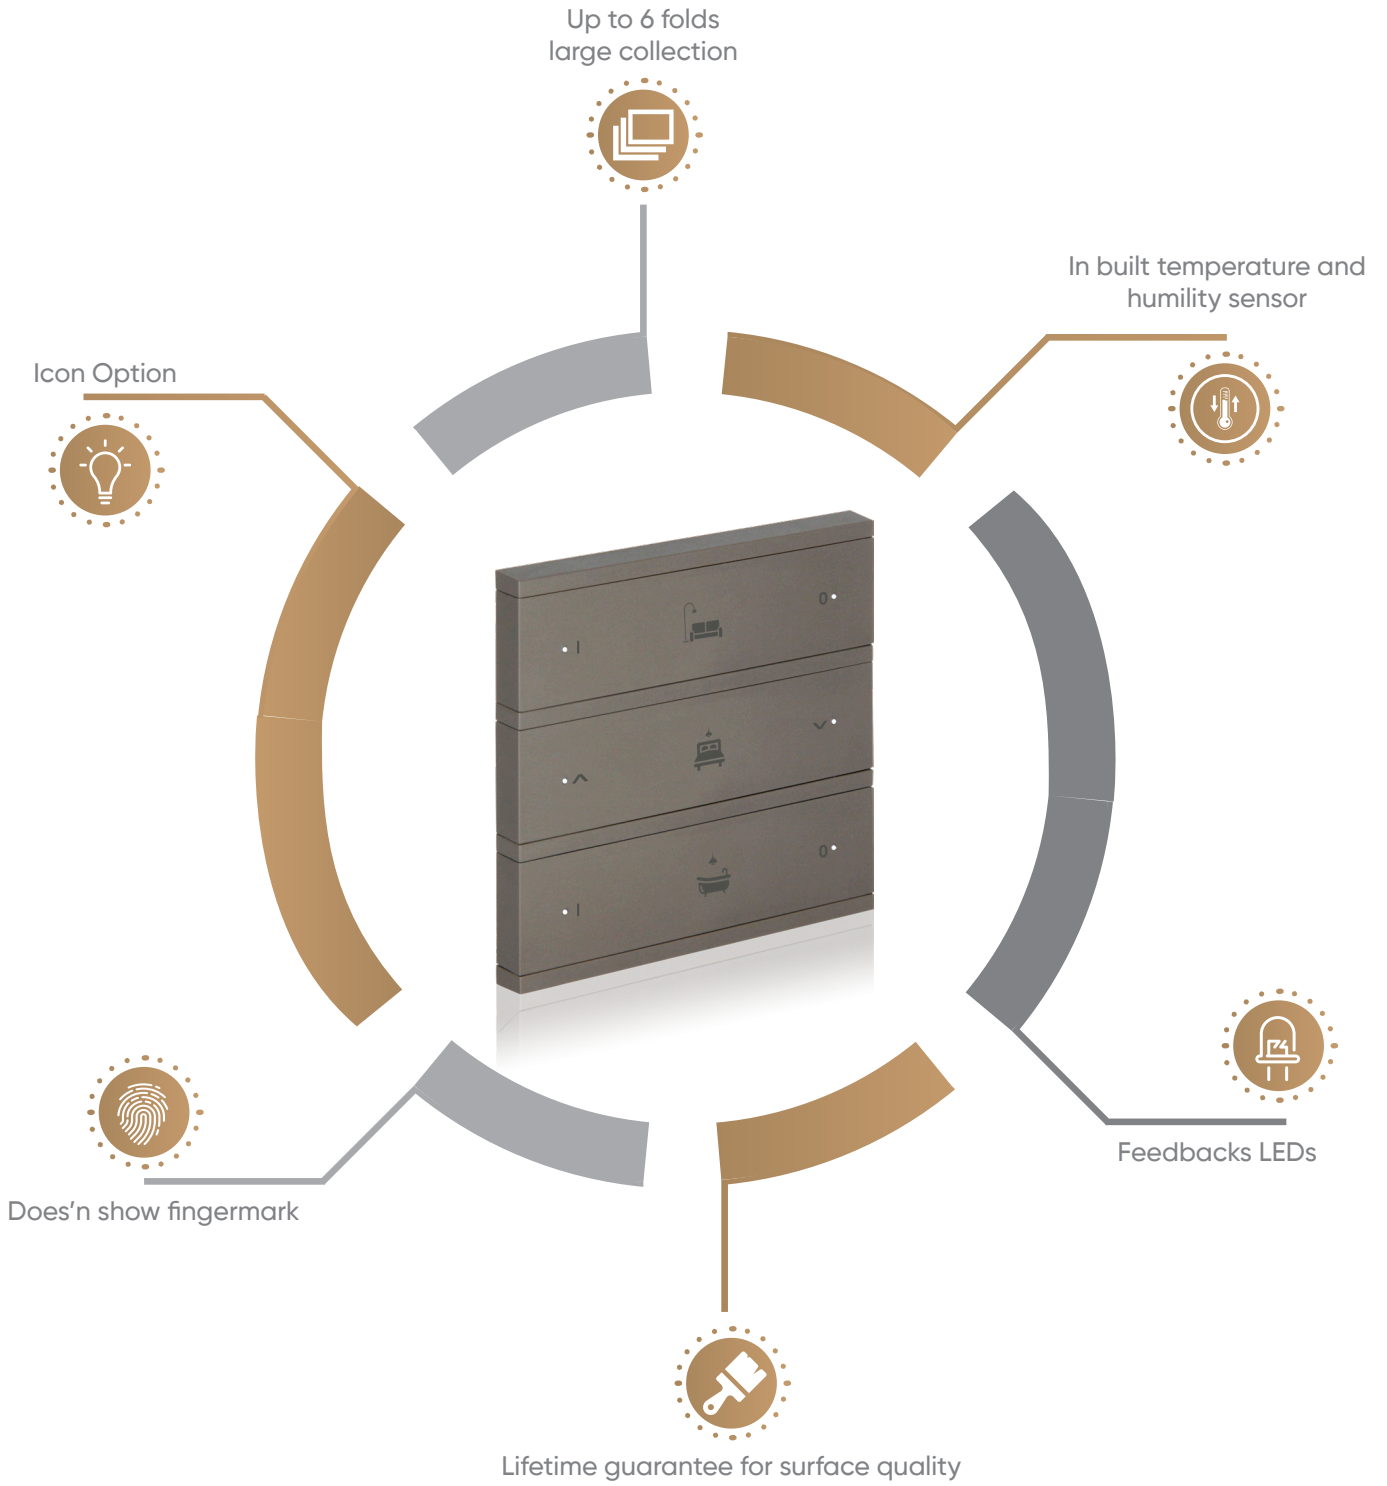

The new generation Oria switches respond to unlimited needs with their design and provide a simple and elegant touch to people's abilities. A rich collection option that can be expanded up to 12 buttons with a single combination, and the ability to manage lighting, heating-cooling, curtain-blinds, speaker, stage call and panic button controls from a single point.