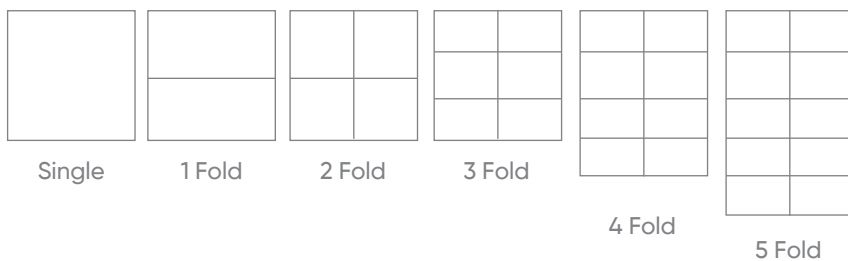

- Optional temperature and humidity sensor.
- Can be configured with ETS5.
- Serial switches with metal and glass touch-button
- Large collection option up to 5 Folds
- Product options with and without notification LED
- Optionally, icon branding is available.
- Different color options
- Easy installation to 60x60 mm standard switch junctions
- Channels are identical, each with the following functions;
  - Switching,
  - Dimming,
  - Shutter/Blind control,
  - Value and priority assignment,
  - Scene control,

Protection type	IP 20	EN 60529
Safety class	II	EN 61140
Power Supply	Voltage Range	21-30V DC, Supply from EIB/KNX line
	Supply voltage	<10 mA
Temperature	Operating	-5° C + 45° C
	Storage	-25° C + 55° C
CE	In accordance with EMC guideline and low voltage regulation