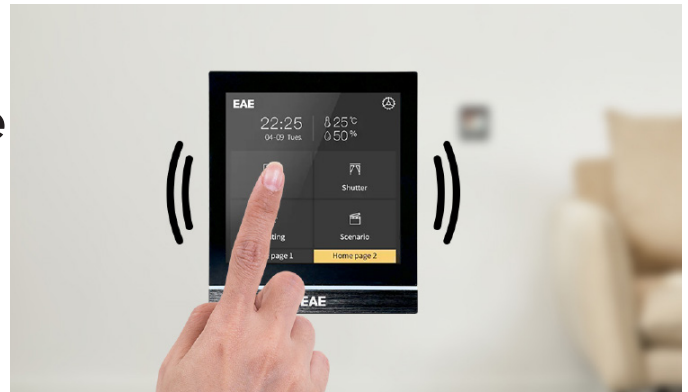

Touch vibration back notice

Enjoy tactile elegance...
A subtle reminder that you're in control.

Energy measurement monitoring screen

It helps you live a smart and sustainable life...

Air quality, humidity and CO2 level monitoring screen

Displays humidity and CO2 levels to keep your air clean and fresh.