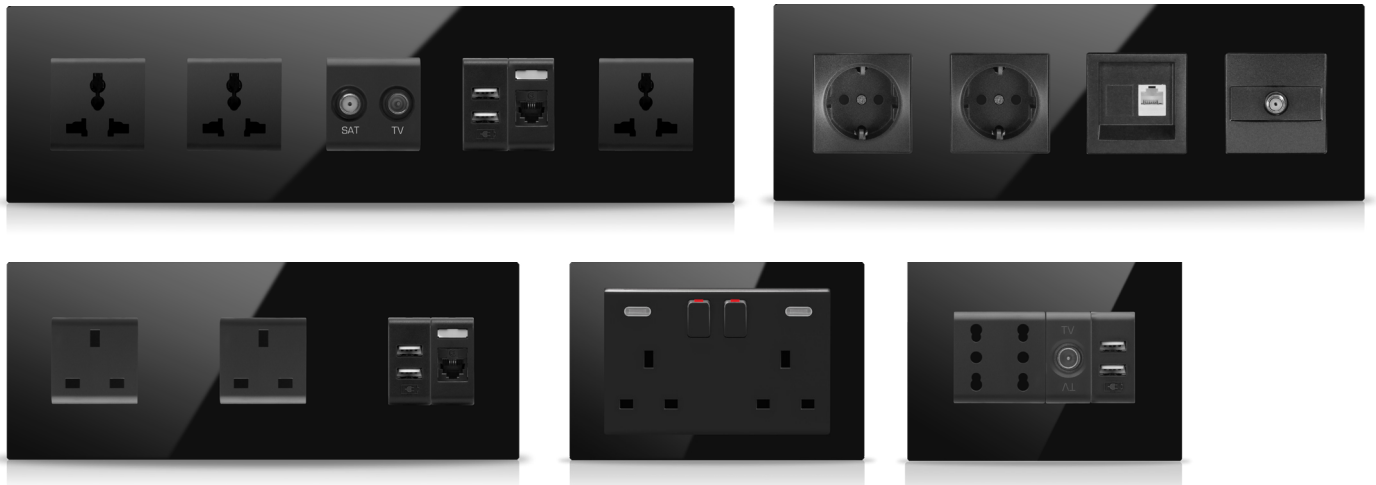

Sockets

The Mona serie offers glass surface, minimalist design, wide collection up to 5 gang, wide range of colors, wide range socket standart options like BS, European and Modular.