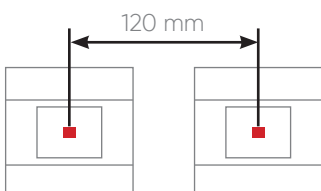

Assembly Detail

Important note!

The optimum distance between the two switches should be at least **120 mm** from center to center.