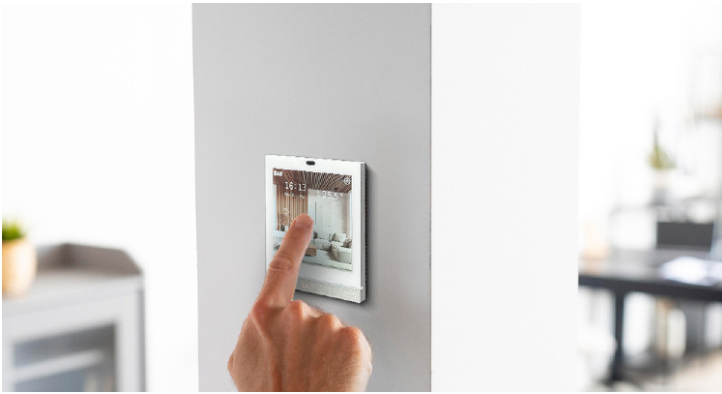

Scene

Value Sending

Switching Indication

Dimensions and Functional Elements

- 1 - Touch and display area
- 2 - Proximity sensor
- 3 - Colorful Strip LED bar
- 4 - Auxiliary supply connection terminal
- 5 - SD Card slot
- 6 - KNX Bus connection terminal
- 7 - Built-in temperature sensor