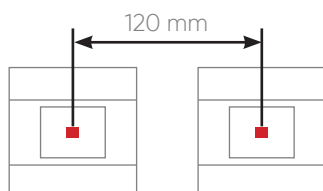

Assembly Detail

Important note!

The optimum distance between the two thermostats should be at least **120 mm** from center to center.