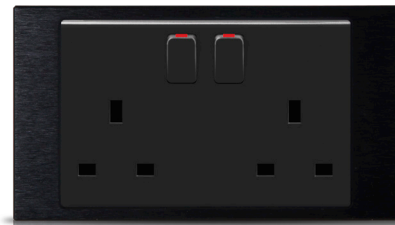

1 Gang Socket - Bronze

1 Gang Socket - Natural

1 Gang Light Switch - Bronze

	a	h
1 Gang	92	85
2 Gang	152	85

2 Gang Socket - Anthracite

2 Gang Socket+USB - Gold

European Standard

Single Data - Bronze