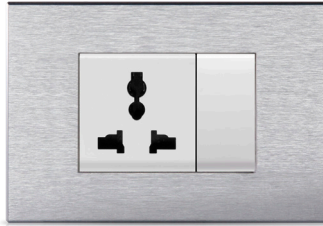

3M Socket + Blanking Module - Natural