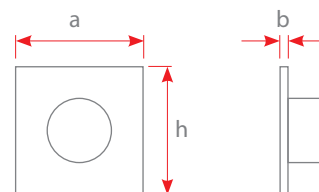

Dimensions (mm)	a	b	h
1 Fold Thermostat	85	11	85
2 Fold Thermostat	85	11	85
3 Fold Thermostat	85	11	114,60
4 Fold Thermostat	85	11	143,60

Assembly Detail

Important note!

The optimum distance between the two thermostats should be at least **120 mm** from center to center.