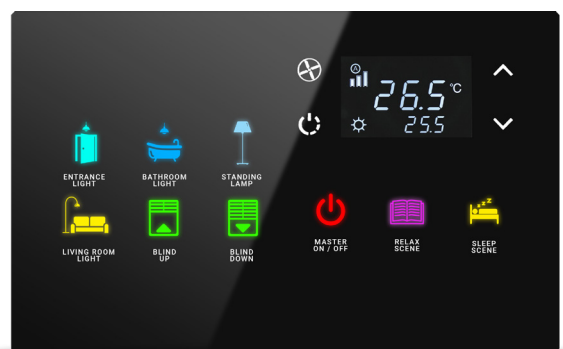

Switch & Thermostat