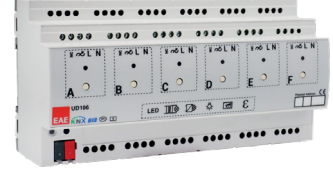

Panel Devices

RCU FAMILY
EAE KNX - ROOM CONTROL UNITS

KMG103
EAE KNX - KNX Modbus Gateway

KMG103 - AAZS
EAE KNX - KNX Modbus Gateway with Doorlock integration

UD106
EAE KNX - UNIVERSAL DIMMER

SD110
EAE KNX - 1-10V DIM ACTUATOR