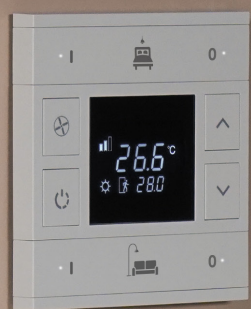

Receive temperature and humidity information via the switch, thanks to the optional temperature and humidity sensor

Socket

Socket group with eye catching design for perfect harmony.

Control is under
your fingertips...