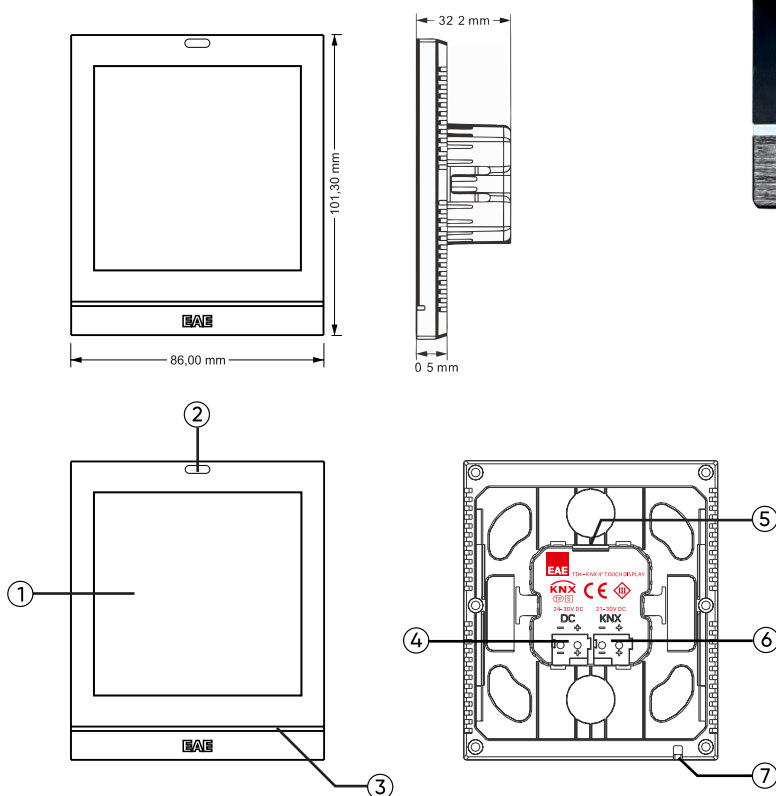

Scene

Value Sending

Switching Indication

Dimensions and Functional Elements

- 1 - Touch and display area
- 2 - Proximity sensor
- 3 - Colorful Strip LED bar
- 4 - Auxiliary supply connection terminal
- 5 - SD Card slot
- 6 - KNX Bus connection terminal
- 7 - Built-in temperature sensor