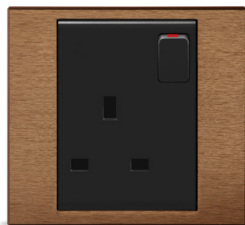

1 Gang Socket - Bronze

1 Gang Socket - Natural

1 Gang Light Switch - Bronze

	a	h
1 Gang	92	85
2 Gang	152	85

2 Gang Socket - Anthracite

2 Gang Socket+USB - Gold

European Standard

Single Data - Bronze