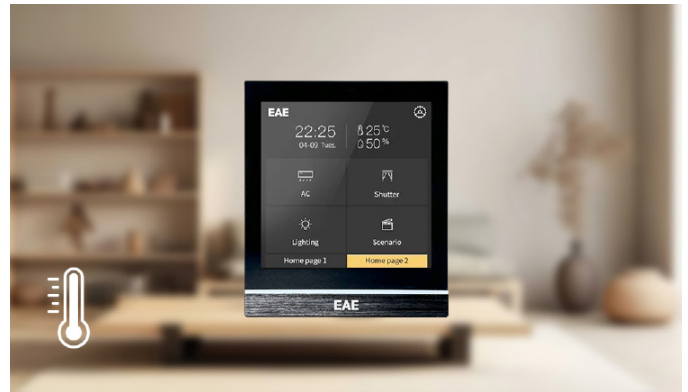

4 Zone thermostat control

Keep your living environment in perfect harmony by creating different climates in every corner with 4-Zone Thermostat Control.