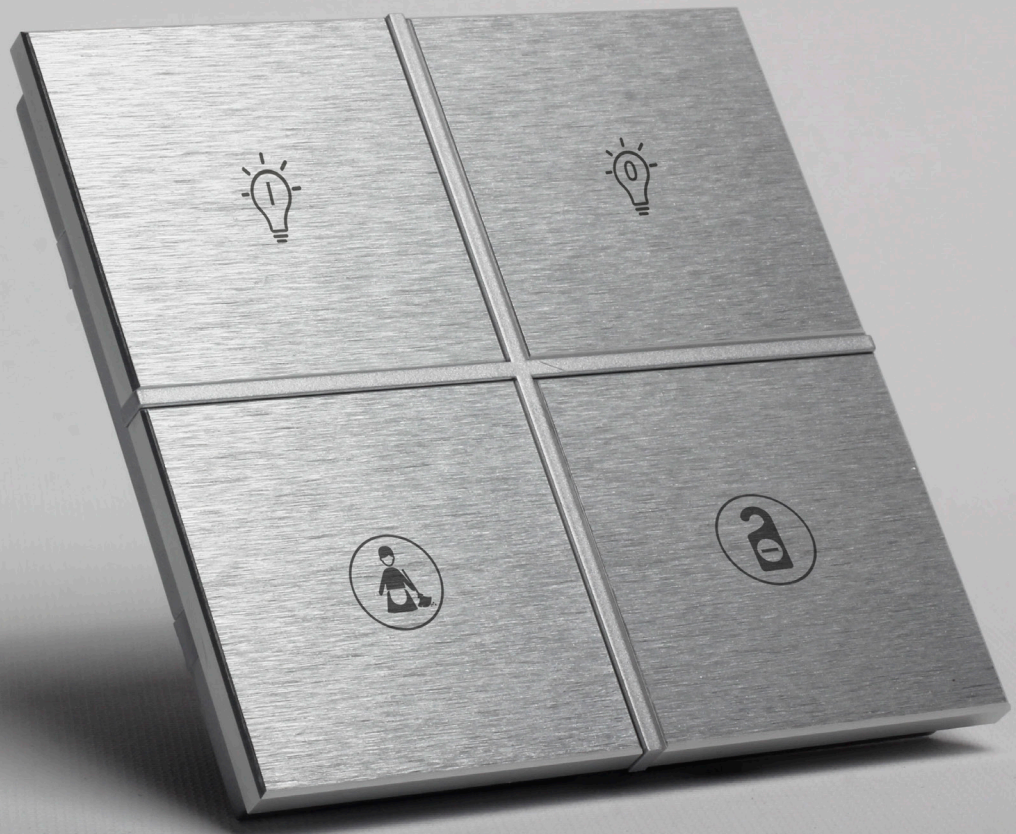

3 Fold - Bronze

4 Fold - Natural

5 Fold - Gold

rosa metal Switches

Elegant and Minimalist Design

Rosa metal switches with 5 different color options add harmony and enrich to different designed homes, offices and hotel rooms. Rosa buttons can be configured independently and gives chance to users to control up to 6 different objects.

Touch operated

Icon options

Brushed metal surface

Navigation LEDs

Frameless, minimalist design

Feedback LEDs

Independent, programmable buttons

Various color option

Short Press

Temperature and humidity sensor options

Long Press

Double Press

Tripple Press

Rosa
2 Fold Metal Natural Switch